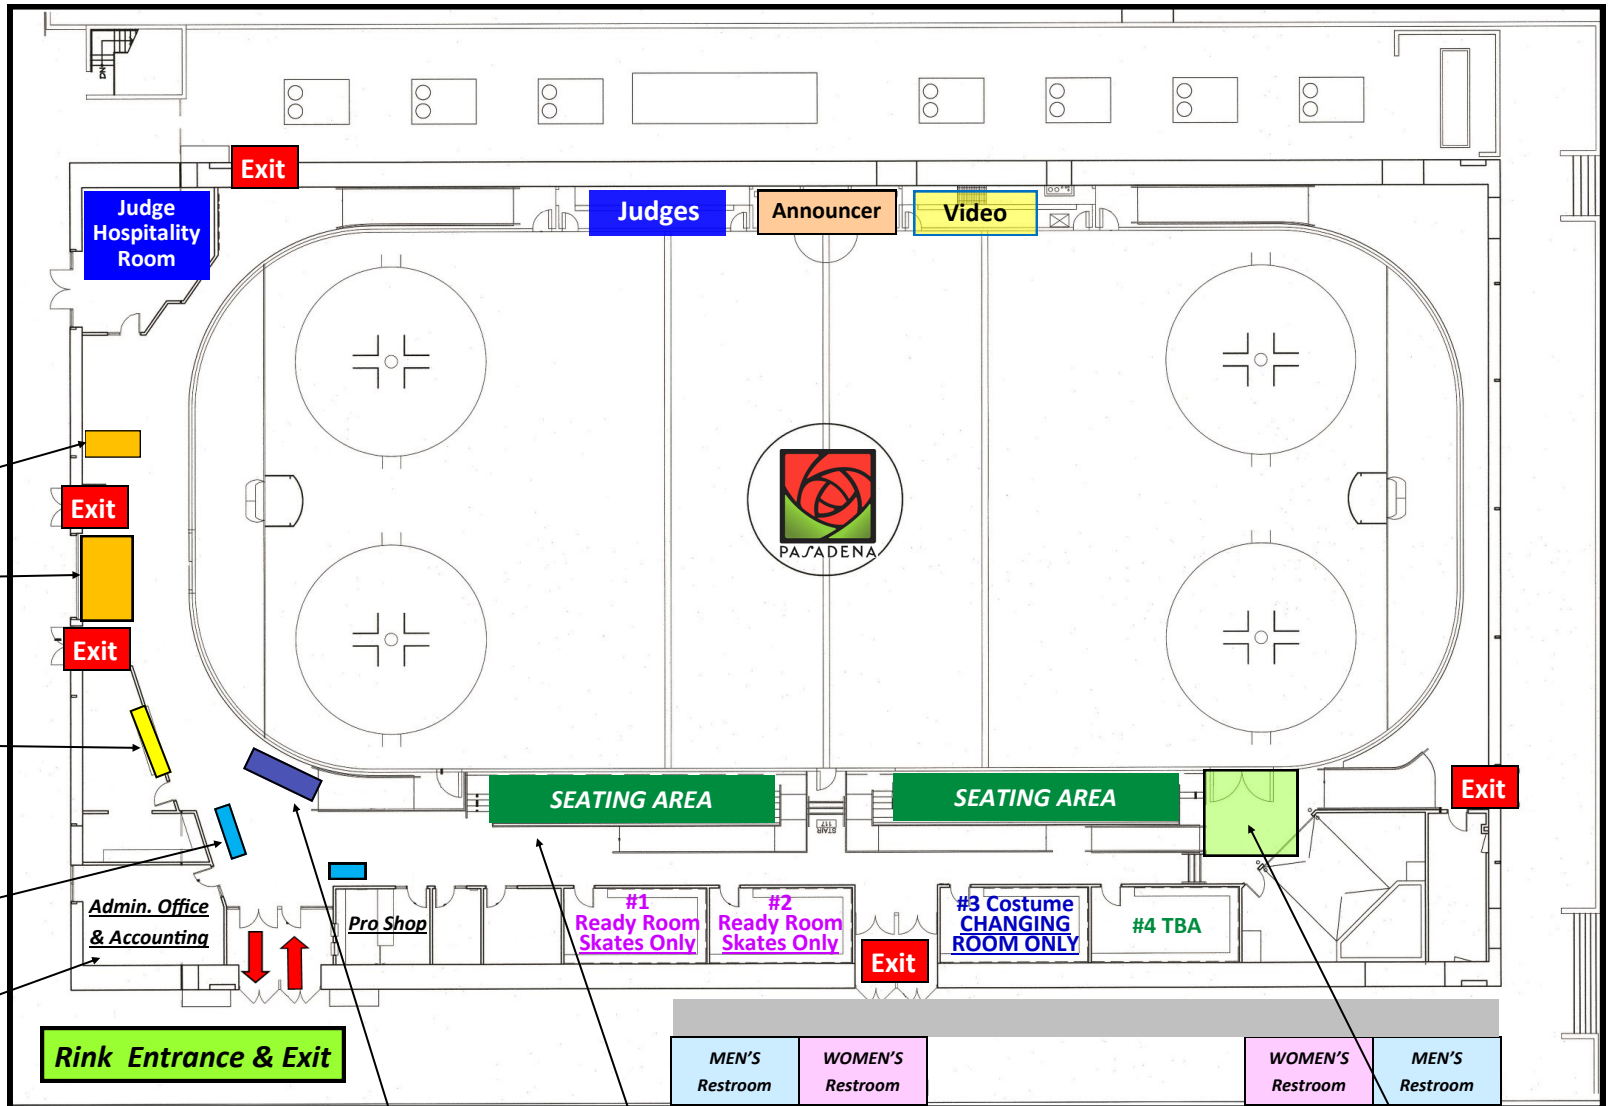

April 24 - 26, 2026

Friday 5:00pm - 9:00pm

Saturday 8:00am - 9:00pm

Sunday 8:30am - 4:30pm

WELCOME TO THE PASADENA ICE SKATING CENTER

**Schedule times and Rink Layout subject to change*

Hurd Video

Schedule & Results

Ice Entrance / Exit

Note: Before team events, some team rooms will be assigned only for teams or events.

PARKING AT THE PASADENA ICE SKATING CENTER

300 E. Green Street, Pasadena, CA 91101 Tel: 626 578 0800

ON-SITE PARKING: This lot is for guests of Hotel Dena, the Ice Skating Center and Convention Center. There is an East entrance off Euclid Ave. between Green and Cordova.

P Daily Rate for On-Site Parking is \$15 with NO IN & OUT privilege. **NO RINK VALIDATION IS AVAILABLE FOR THE ONSITE LOT.**

ADDITIONAL PARKING There are 2,500 additional parking spaces within a one block of the Ice Skating Center. **The lot on the Northwest corner of Green and Marengo usually has space when the other lots are full.**