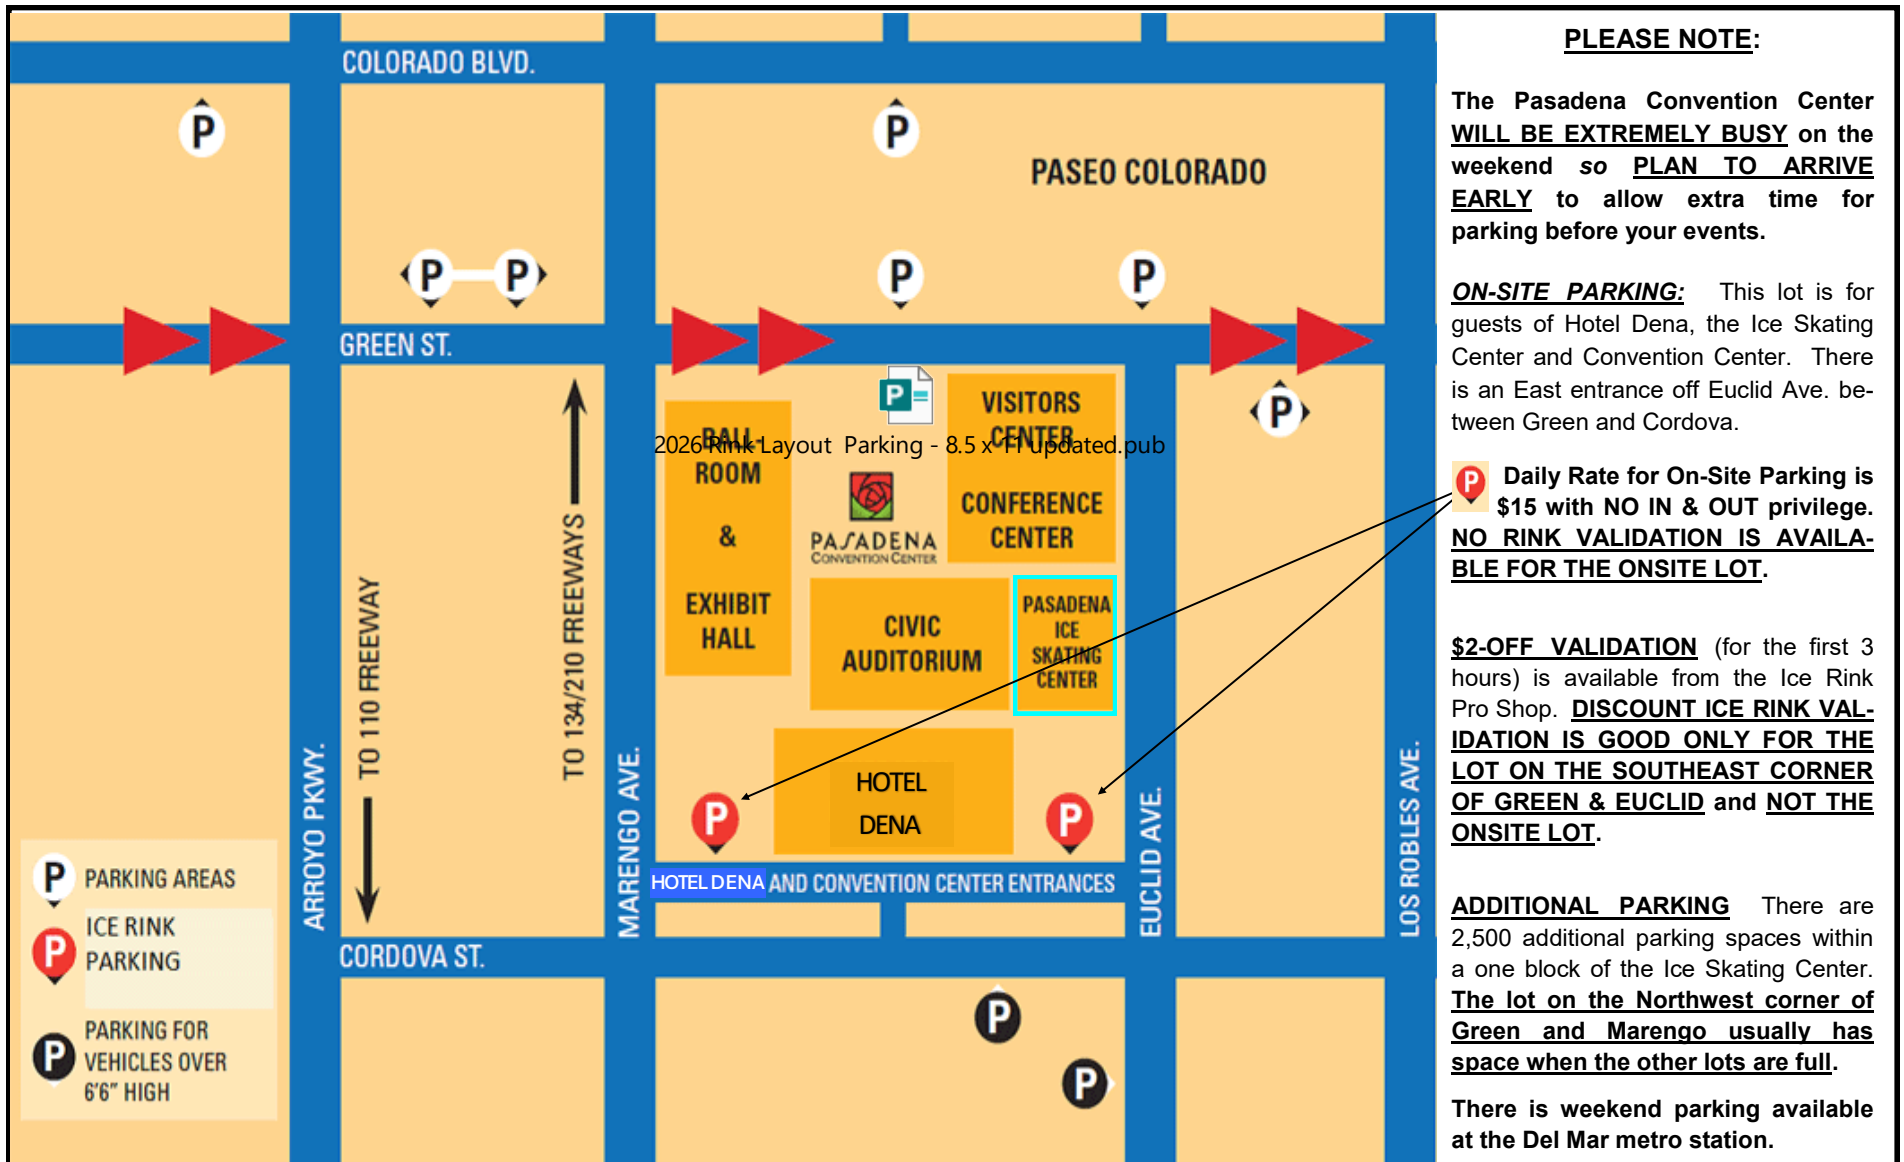

PARKING AT THE PASADENA ICE SKATING CENTER

300 E. Green Street, Pasadena, CA 91101 Tel: 626 578 0800

ISI Competition Weekend — April 24 - 26, 2026