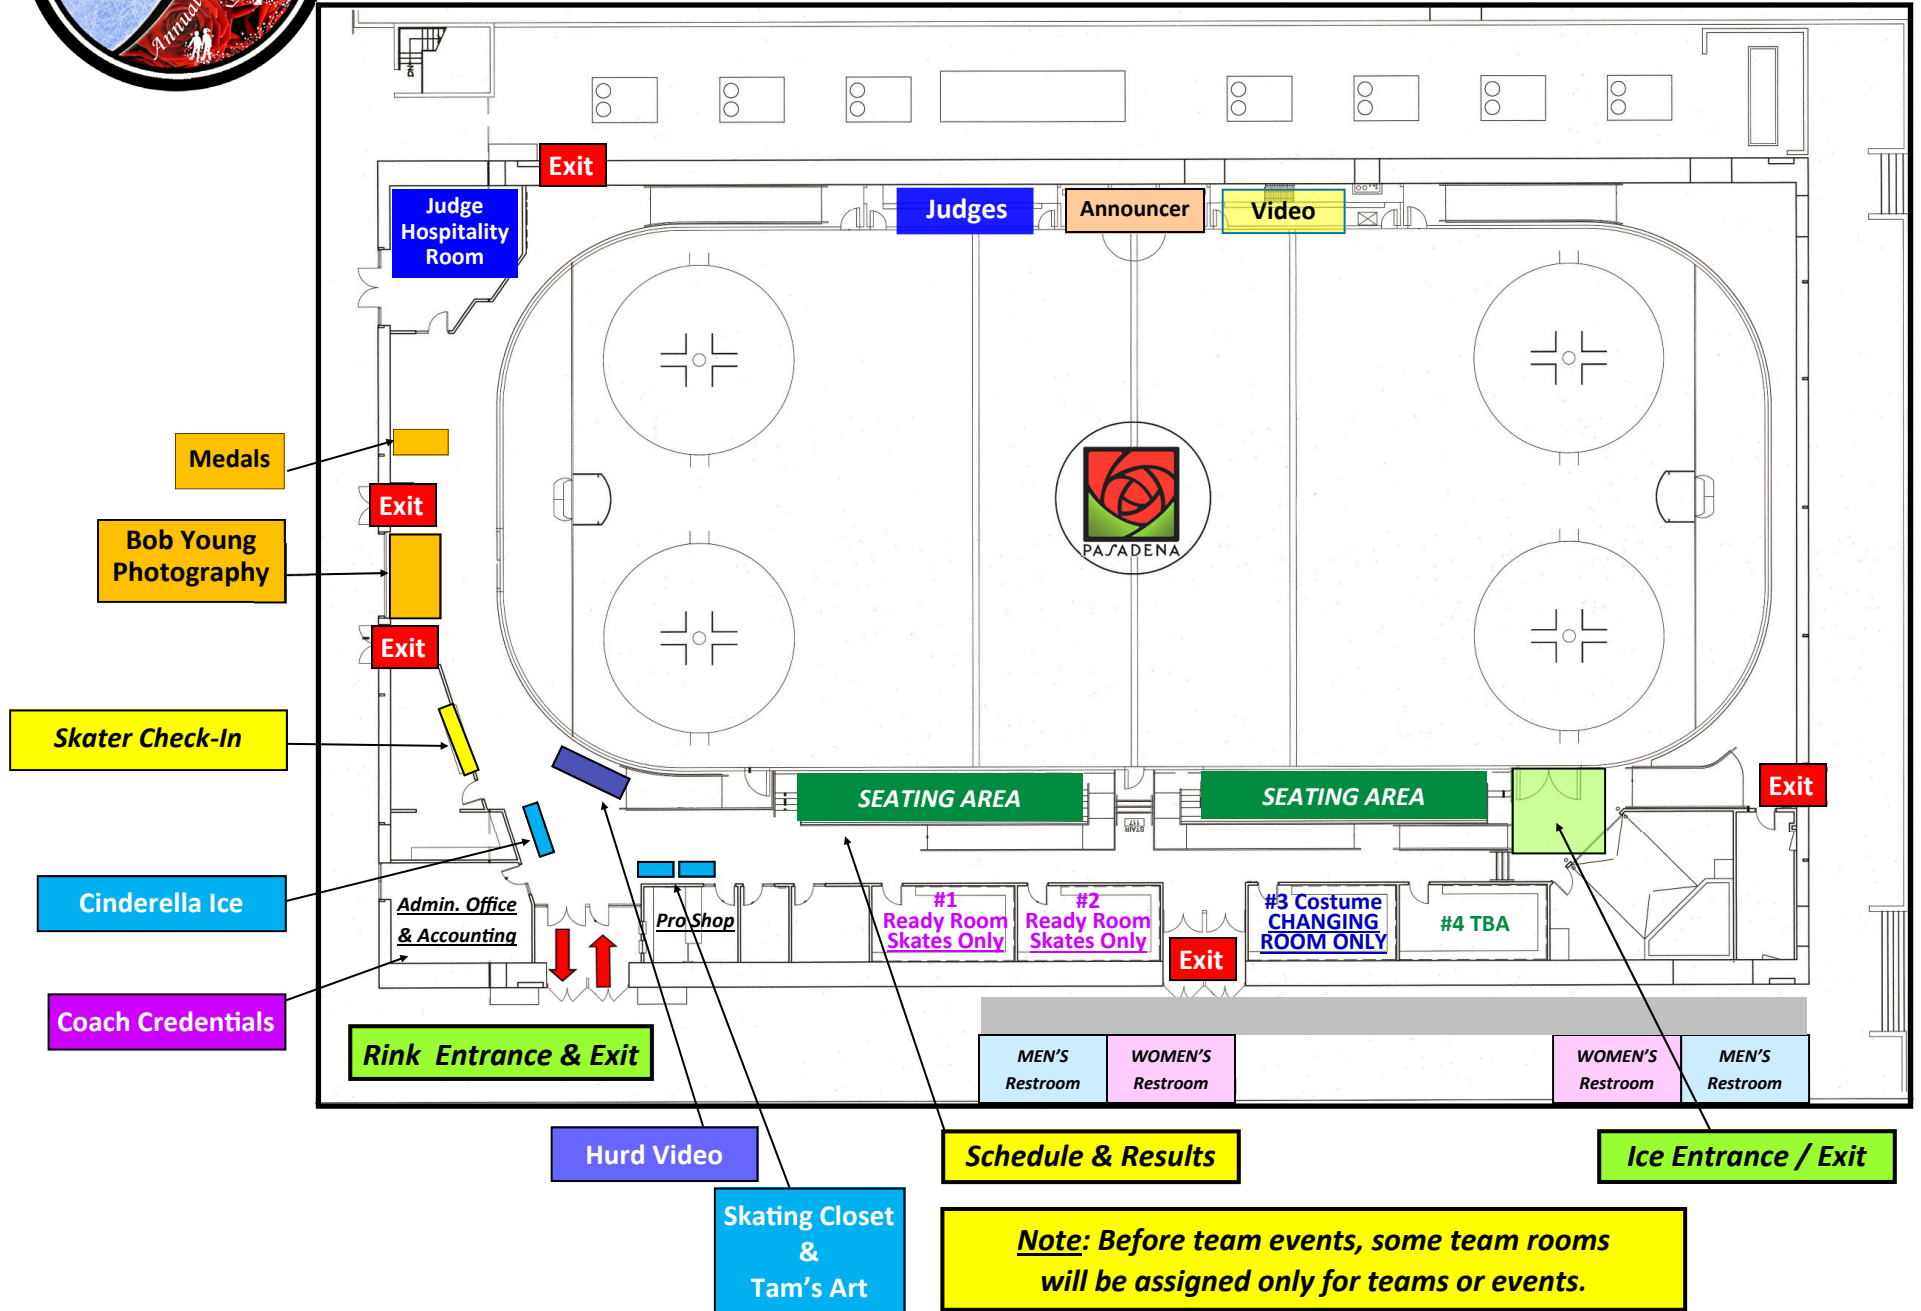

April 26 - 28, 2024

Friday 5:30pm - 9:30pm

Saturday 8:00am - 9:30pm

Sunday 8:30am - 4:45pm

**Schedule times and Rink Layout subject to change*

WELCOME TO THE PASADENA ICE SKATING CENTER

PARKING AT THE PASADENA ICE SKATING CENTER

ON-SITE PARKING: This lot is for guests of the Sheraton hotel, the Ice Skating Center and Convention Center. There is an East entrance off Euclid Ave. between Green and Cordova.

P Daily Rate for On-Site Parking is \$15 with **NO IN & OUT** privilege. **NO RINK VALIDATION IS AVAILABLE FOR THE ONSITE LOT.**

\$2-OFF VALIDATION (for the first 3 hours) is available from the Ice Rink Pro Shop. **DISCOUNT ICE RINK VALIDATION IS GOOD ONLY FOR THE LOT ON THE SOUTHEAST CORNER OF GREEN & EUCLID and NOT THE ONSITE LOT.**

ADDITIONAL PARKING There are 2,500 additional parking spaces within a one block of the Ice Skating Center. **The lot on the Northwest corner of Green and Marengo usually has space when the other lots are full.**