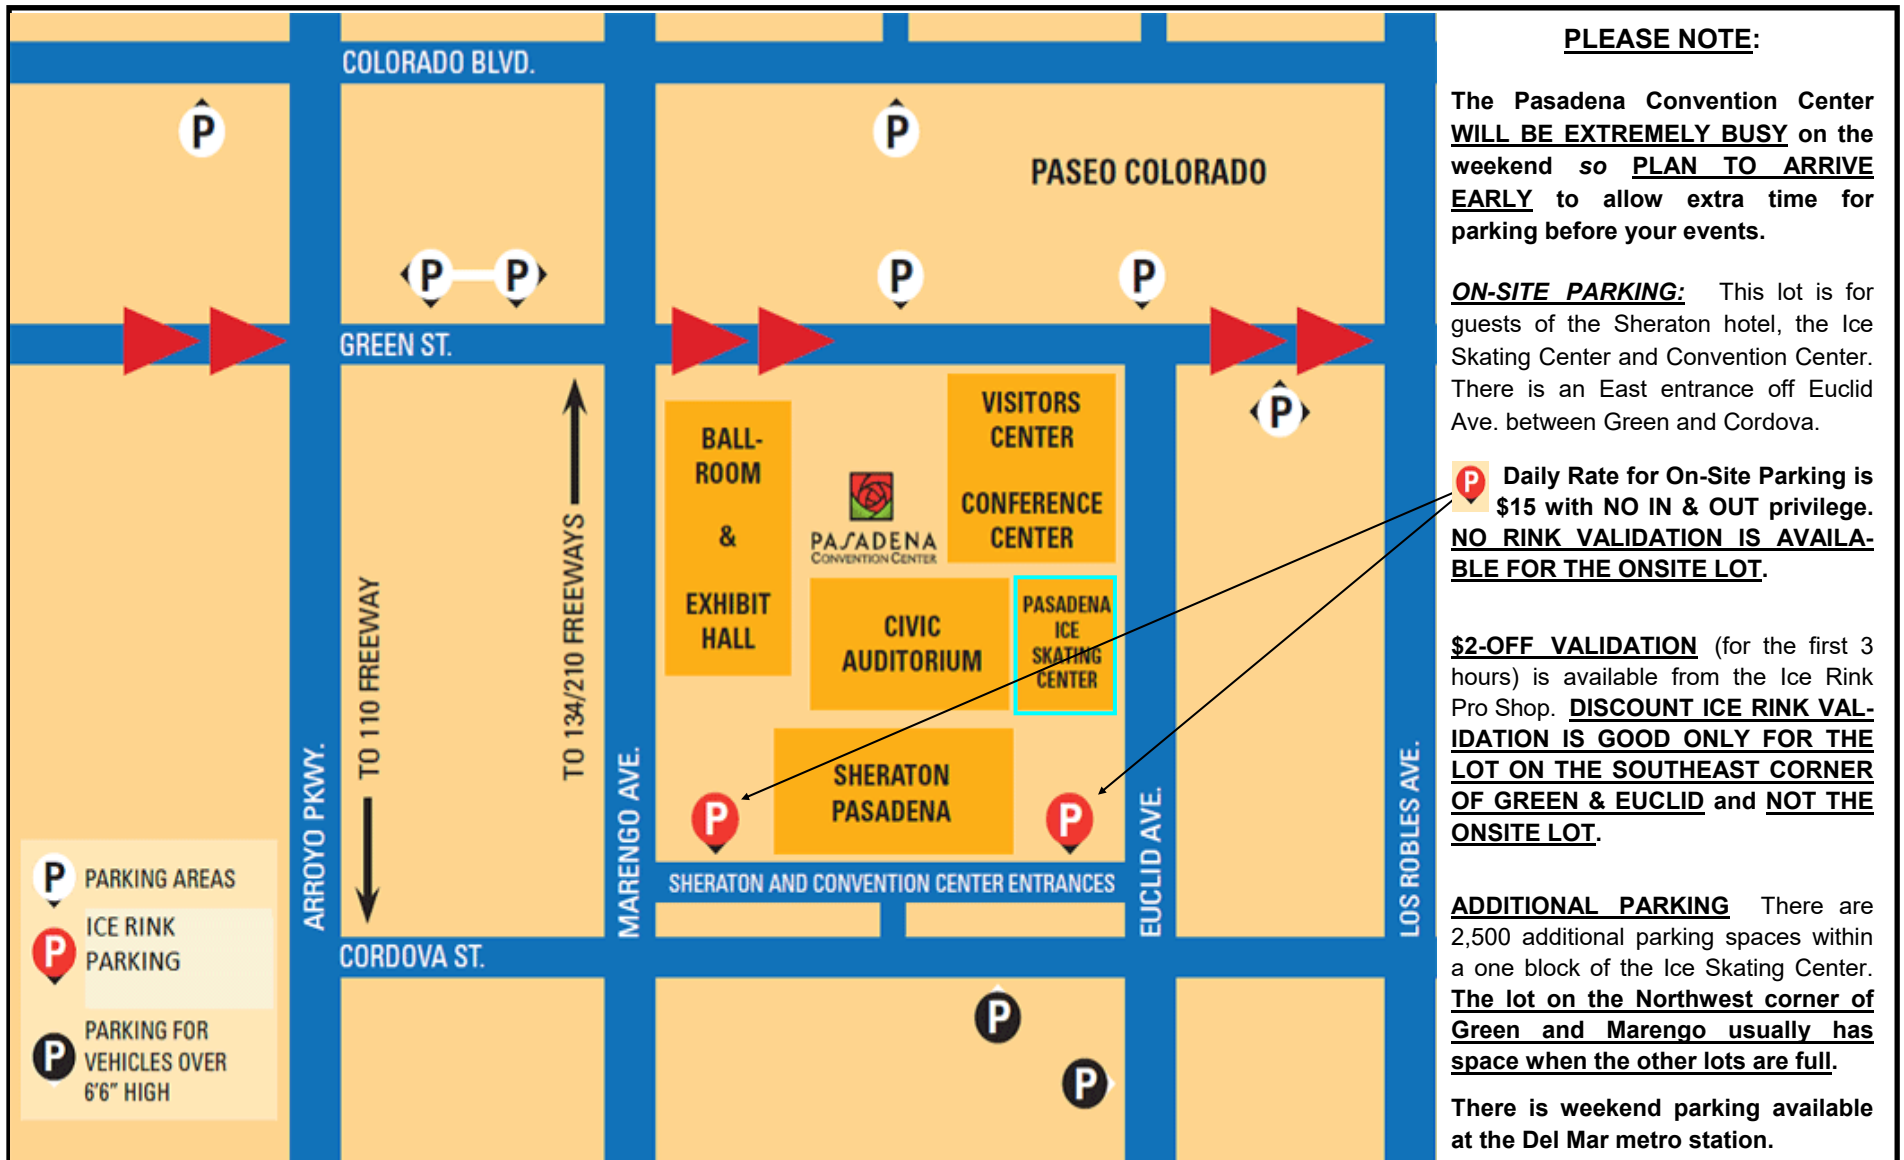

PARKING AT THE PASADENA ICE SKATING CENTER

300 E. Green Street, Pasadena, CA 91101 Tel: 626 578 0800

ISI Competition Weekend — April 26 - 28, 2024